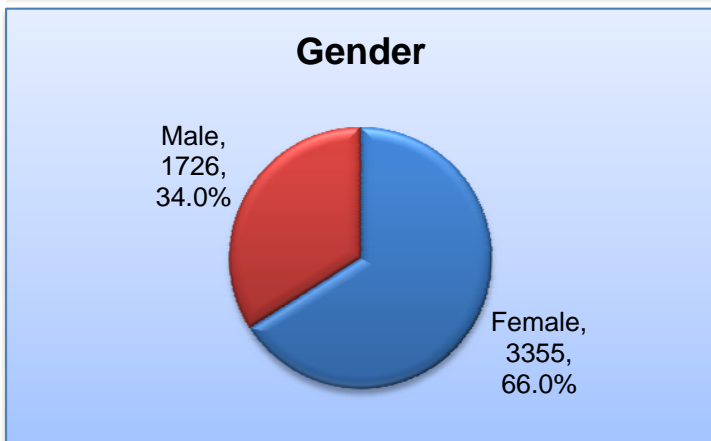

# HACC Lancaster Campus Fall 2012 Student Profile

Headcount = 5082