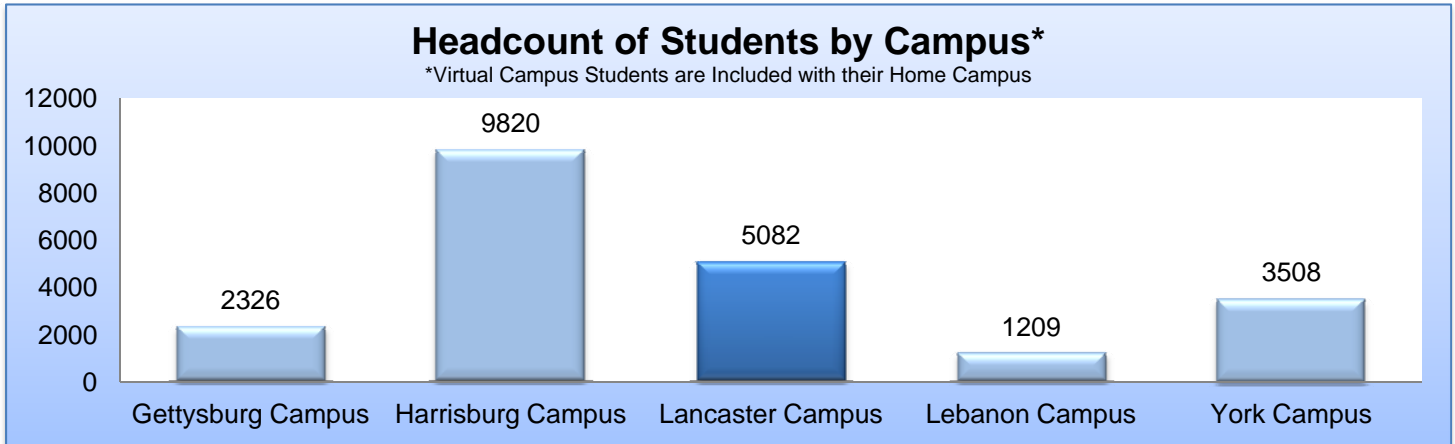

# HACC Lancaster Campus Fall 2012 Student Profile

Headcount = 5082