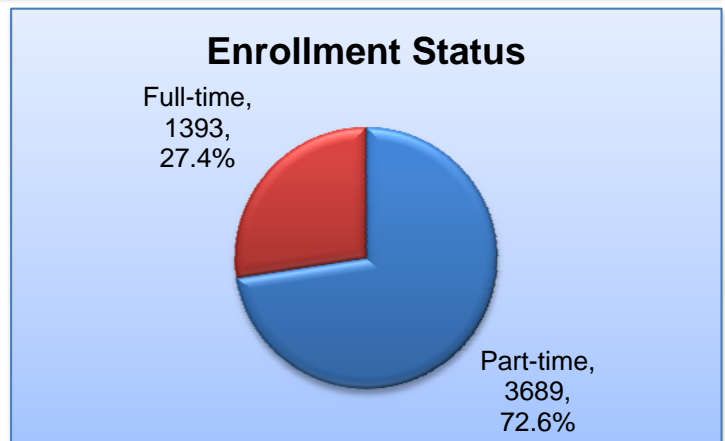

# HACC Lancaster Campus Fall 2012 Student Profile

Headcount = 5082