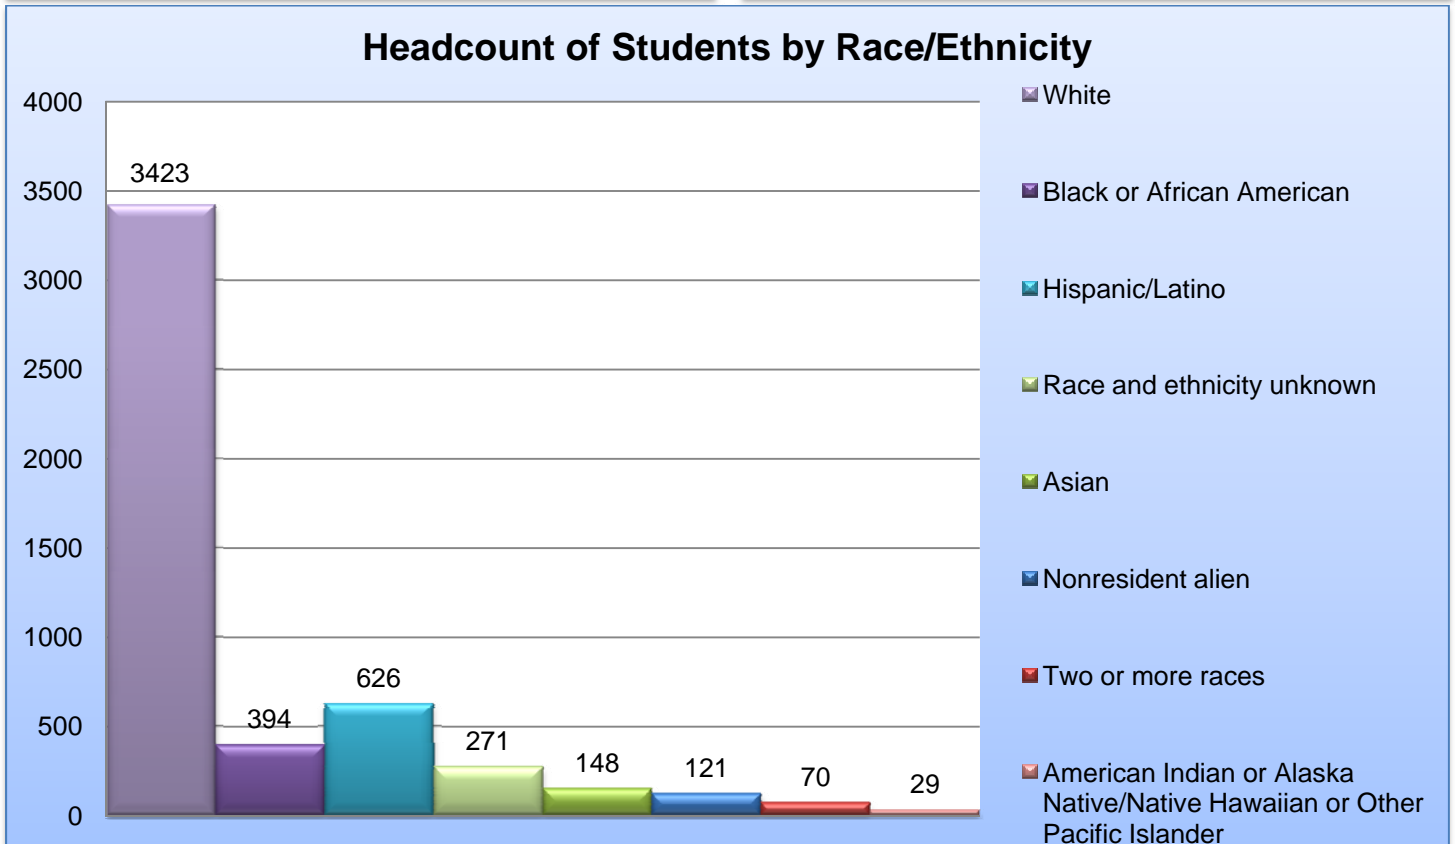

# HACC Lancaster Campus Fall 2012 Student Profile

Headcount = 5082