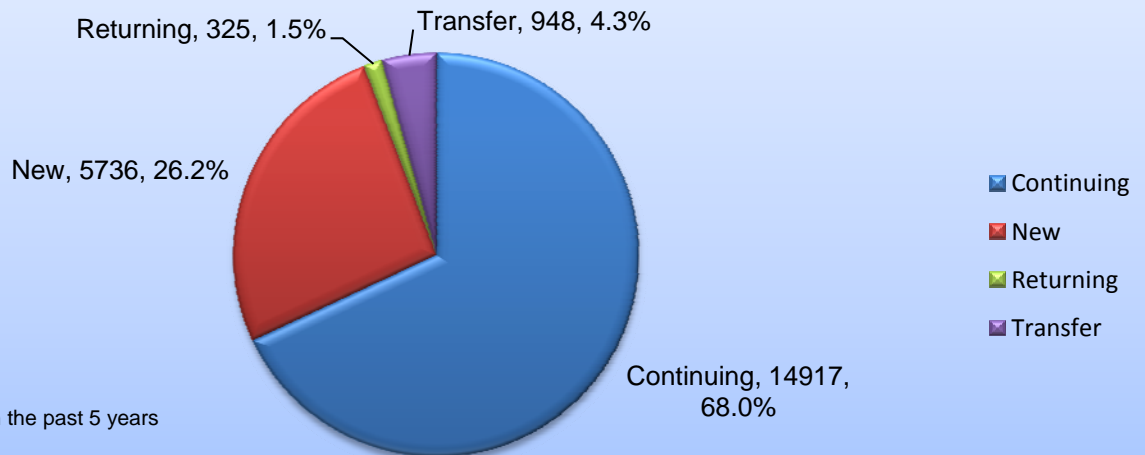

Student Type

Continuing - Enrolled within the past 5 years
New - First time student
Returning - Not enrolled for 5 years
Transfer - New HACC student with transfer credits