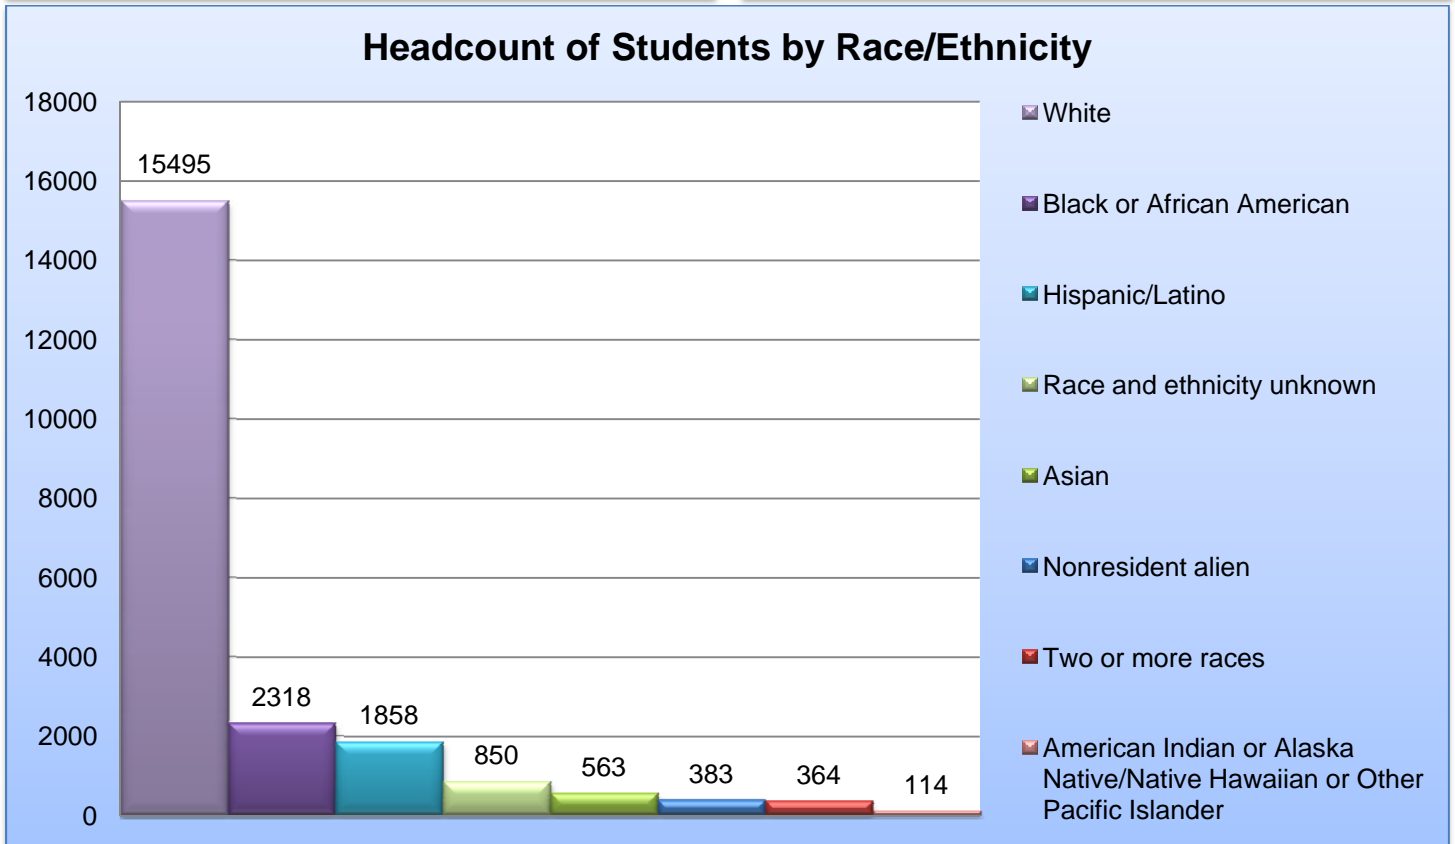

HACC Fall 2012 Student Profile

Headcount = 21945