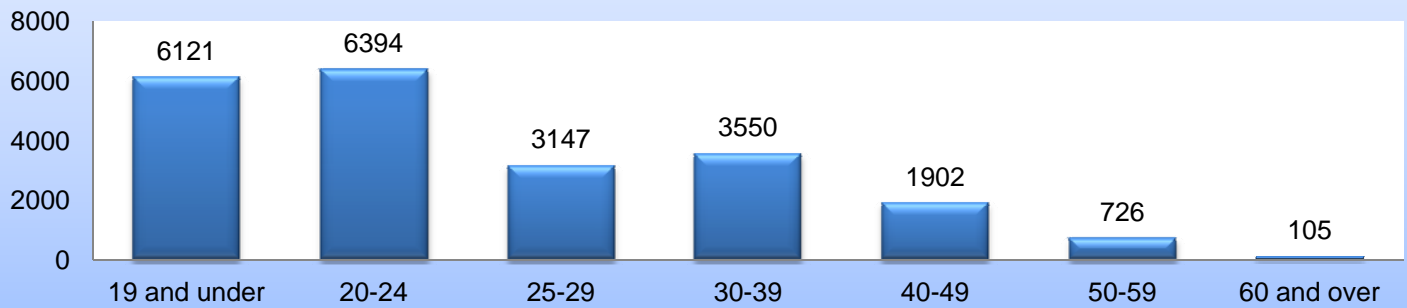

# HACC Fall 2012 Student Profile

Headcount = 21945

## Headcount of Students by Age Group

Average Age = 26.5 Median Age = 23