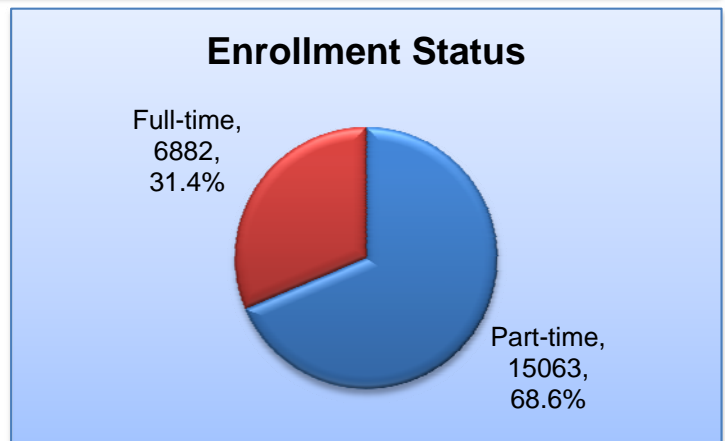

# HACC Fall 2012 Student Profile

Headcount = 21945