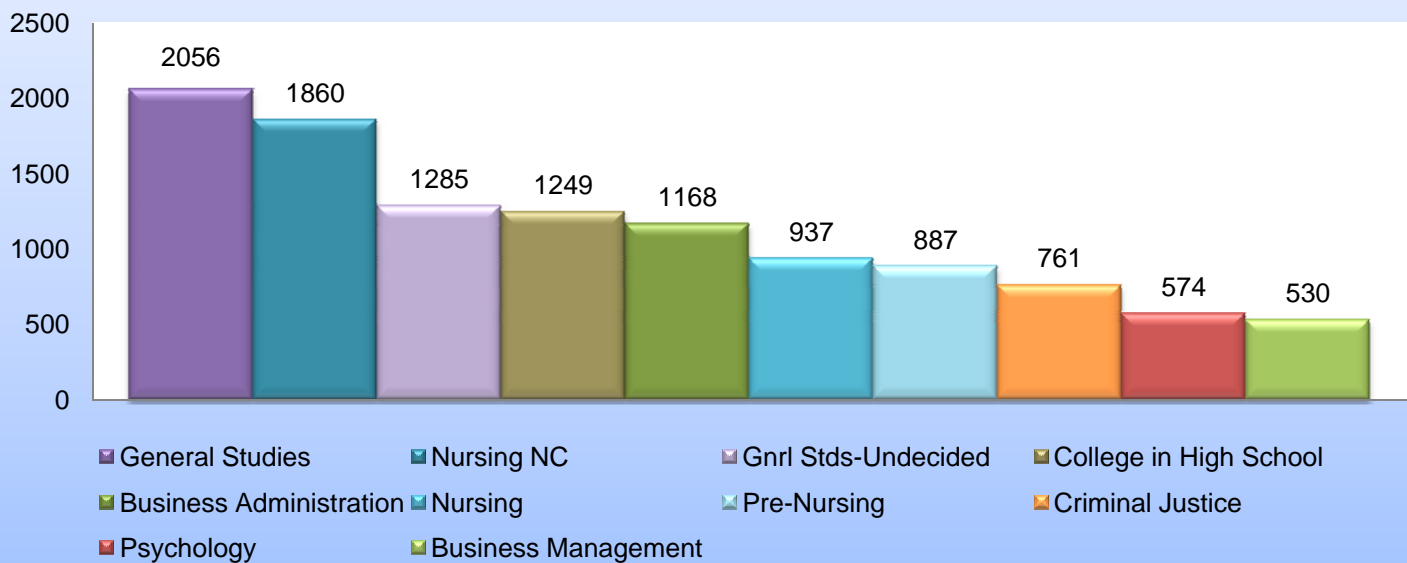

# HACC Fall 2012 Student Profile

Headcount = 21945

## Headcount of Students by Age Group

Average Age = 26.5 Median Age = 23

## Headcount in Top 10 Majors