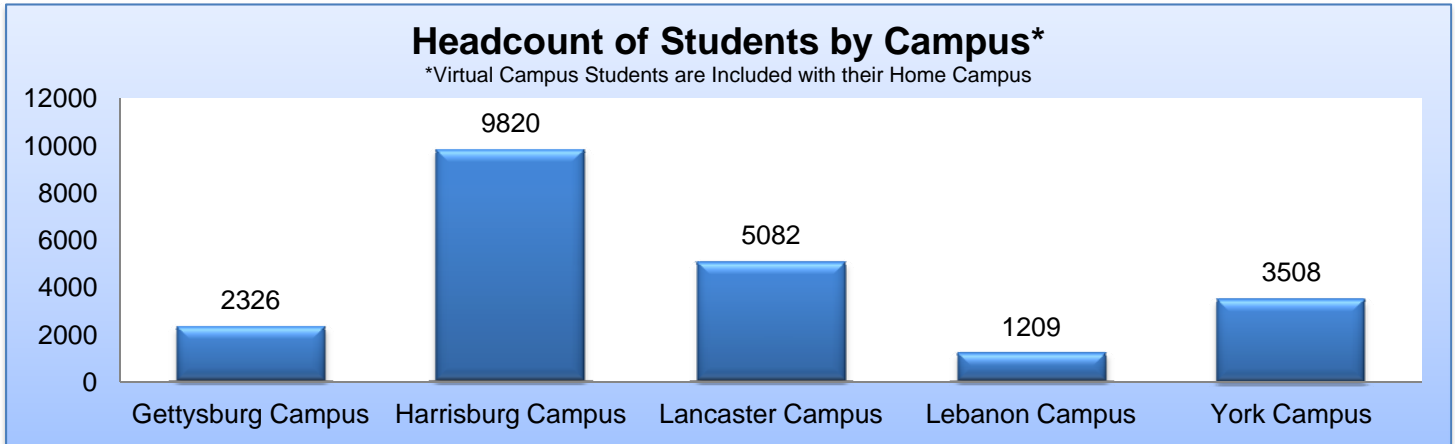

# HACC Fall 2012 Student Profile

Headcount = 21945

## Headcount of Students by Age Group

Average Age = 26.5 Median Age = 23