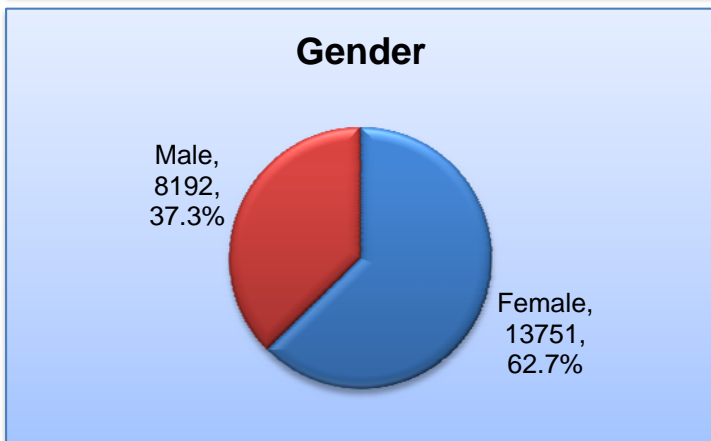

# HACC Fall 2012 Student Profile

Headcount = 21945

## Headcount of Students by Age Group

Average Age = 26.5 Median Age = 23