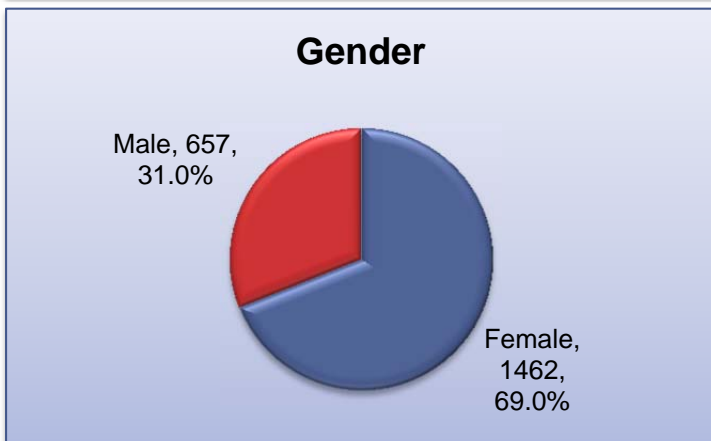

# HACC Gettysburg Campus Spring 2013 Student Profile

Headcount = 2119