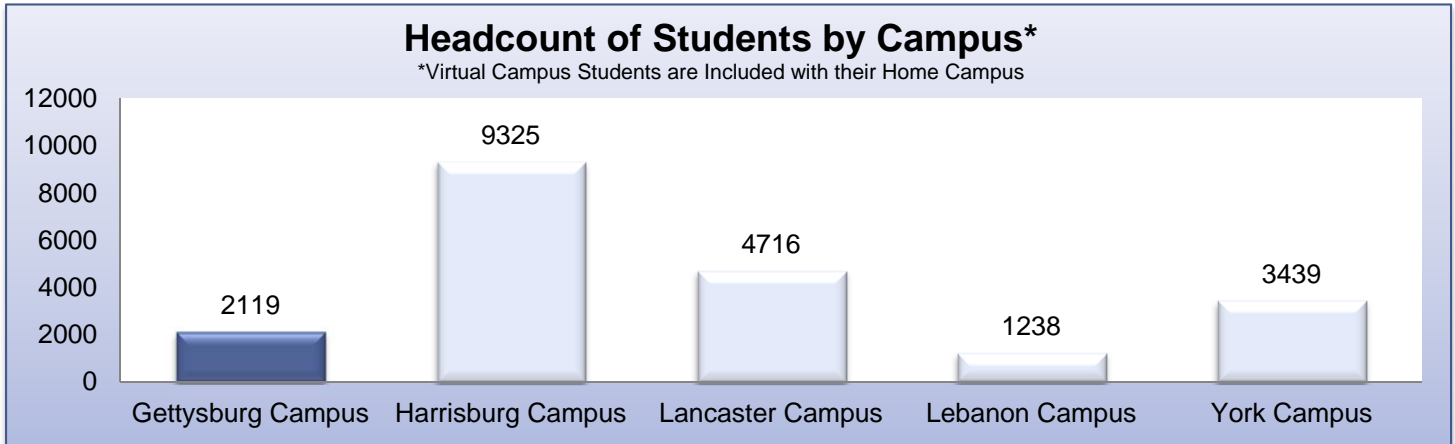

# HACC Gettysburg Campus Spring 2013 Student Profile

Headcount = 2119