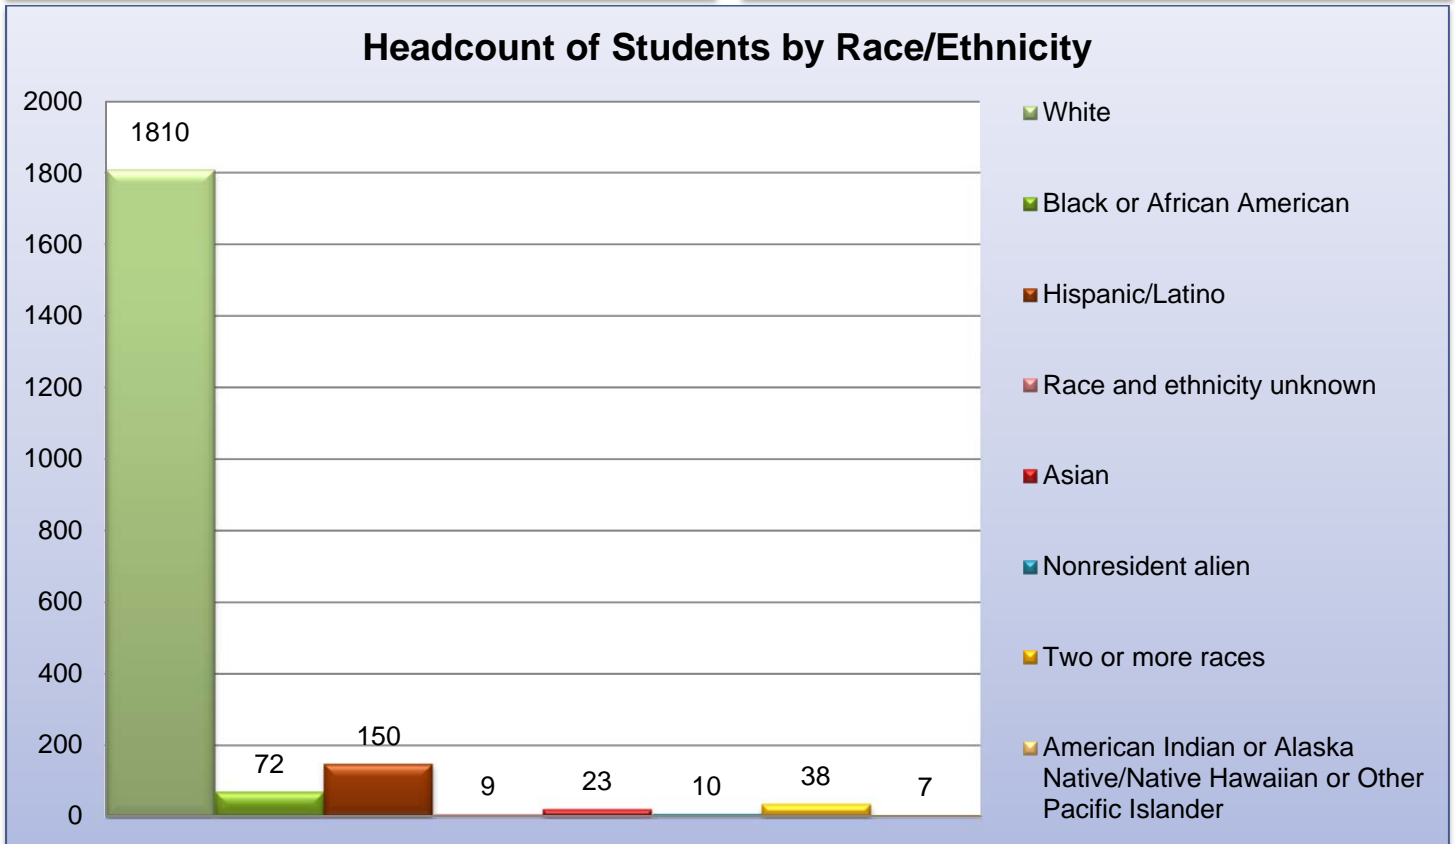

# HACC Gettysburg Campus Spring 2013 Student Profile

Headcount = 2119