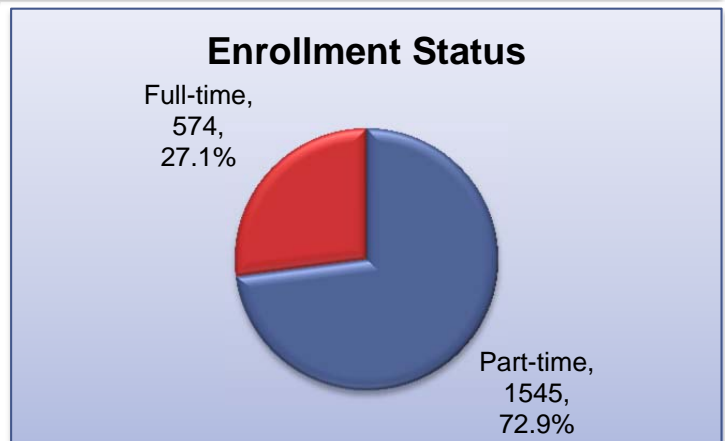

# HACC Gettysburg Campus Spring 2013 Student Profile

Headcount = 2119