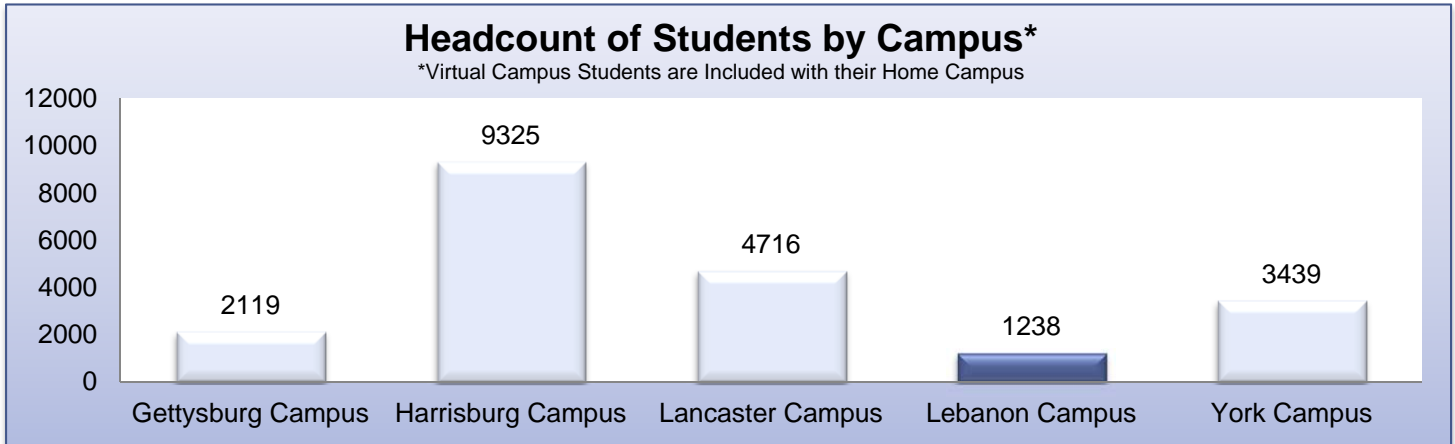

HACC Lebanon Campus Spring 2013 Student Profile

Headcount = 1238

HACC Lebanon Campus Spring 2013 Student Profile

Headcount = 1238