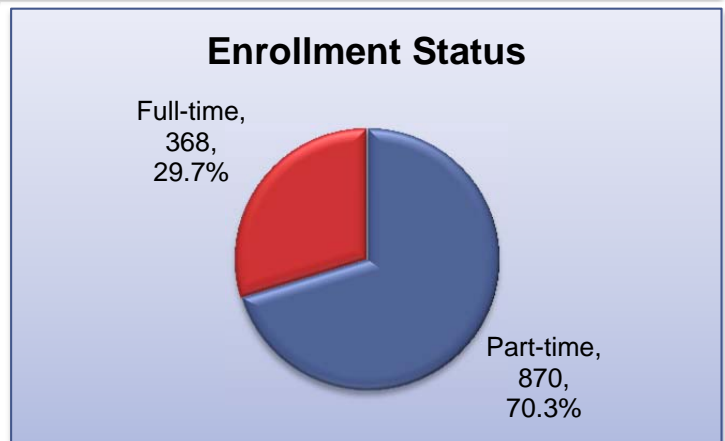

HACC Lebanon Campus Spring 2013 Student Profile

Headcount = 1238

HACC Lebanon Campus Spring 2013 Student Profile

Headcount = 1238