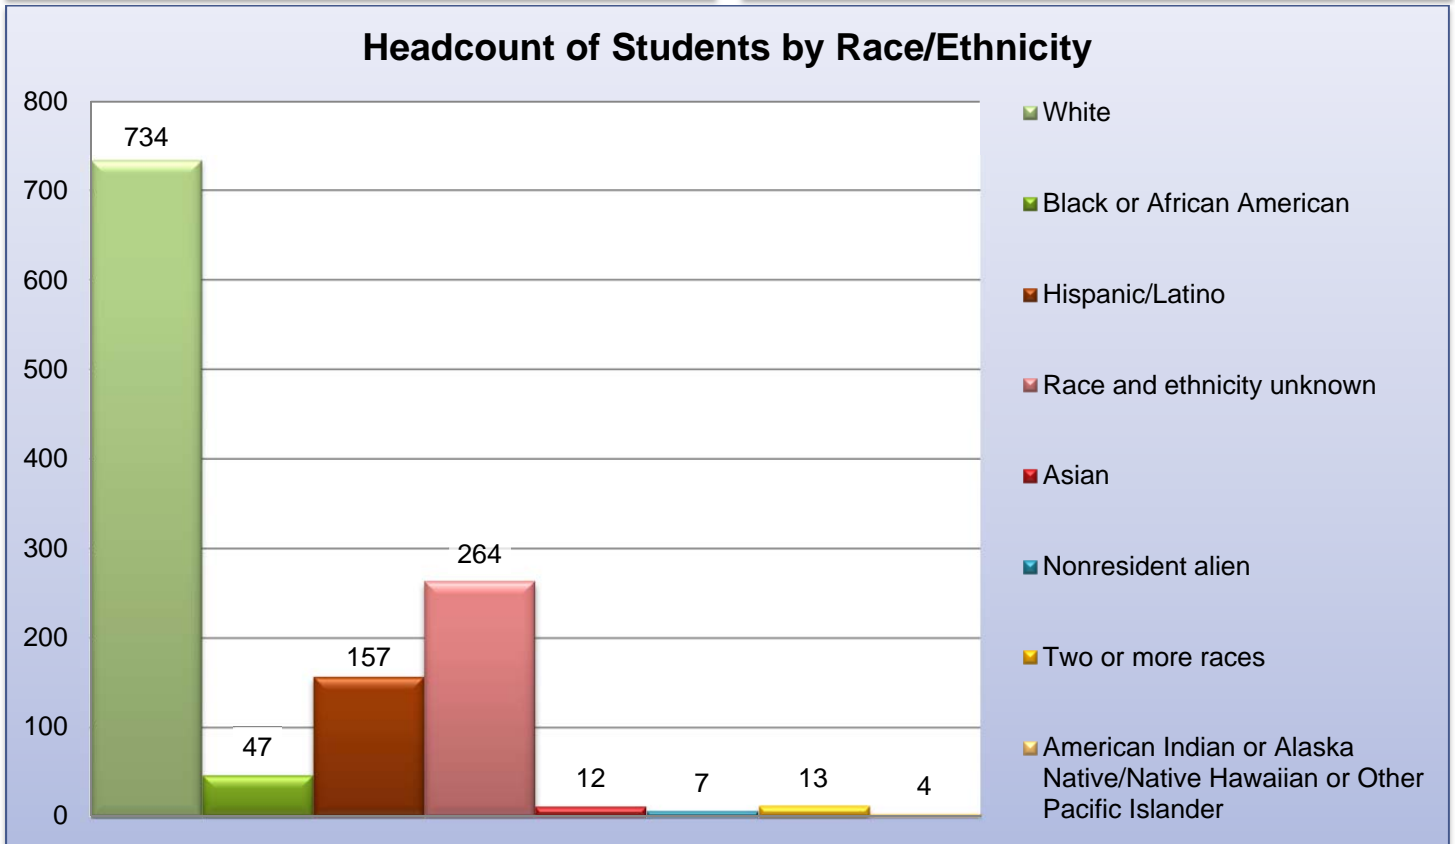

HACC Lebanon Campus Spring 2013 Student Profile

Headcount = 1238

HACC Lebanon Campus Spring 2013 Student Profile

Headcount = 1238