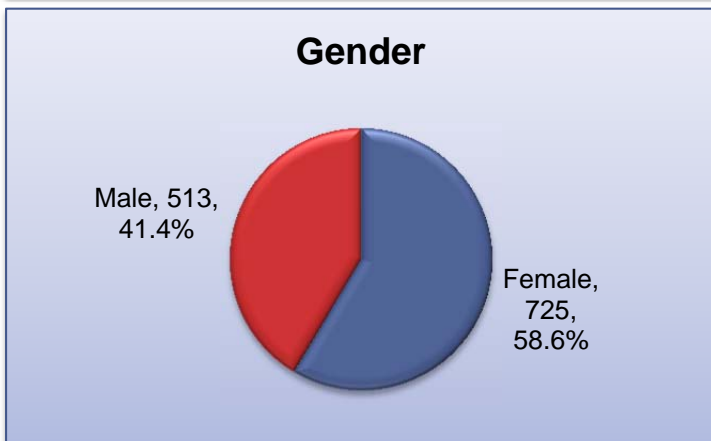

HACC Lebanon Campus Spring 2013 Student Profile

Headcount = 1238

HACC Lebanon Campus Spring 2013 Student Profile

Headcount = 1238