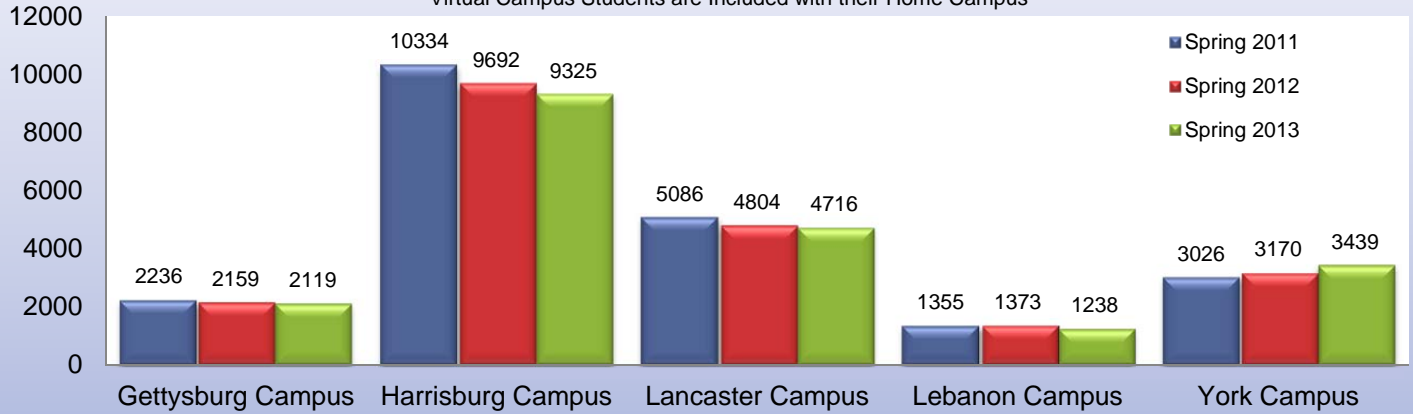

# HACC Spring Student Trends 2013

## Headcount of Students by Campus\*

\*Virtual Campus Students are Included with their Home Campus

## Enrollment Status

Part-time Full-time