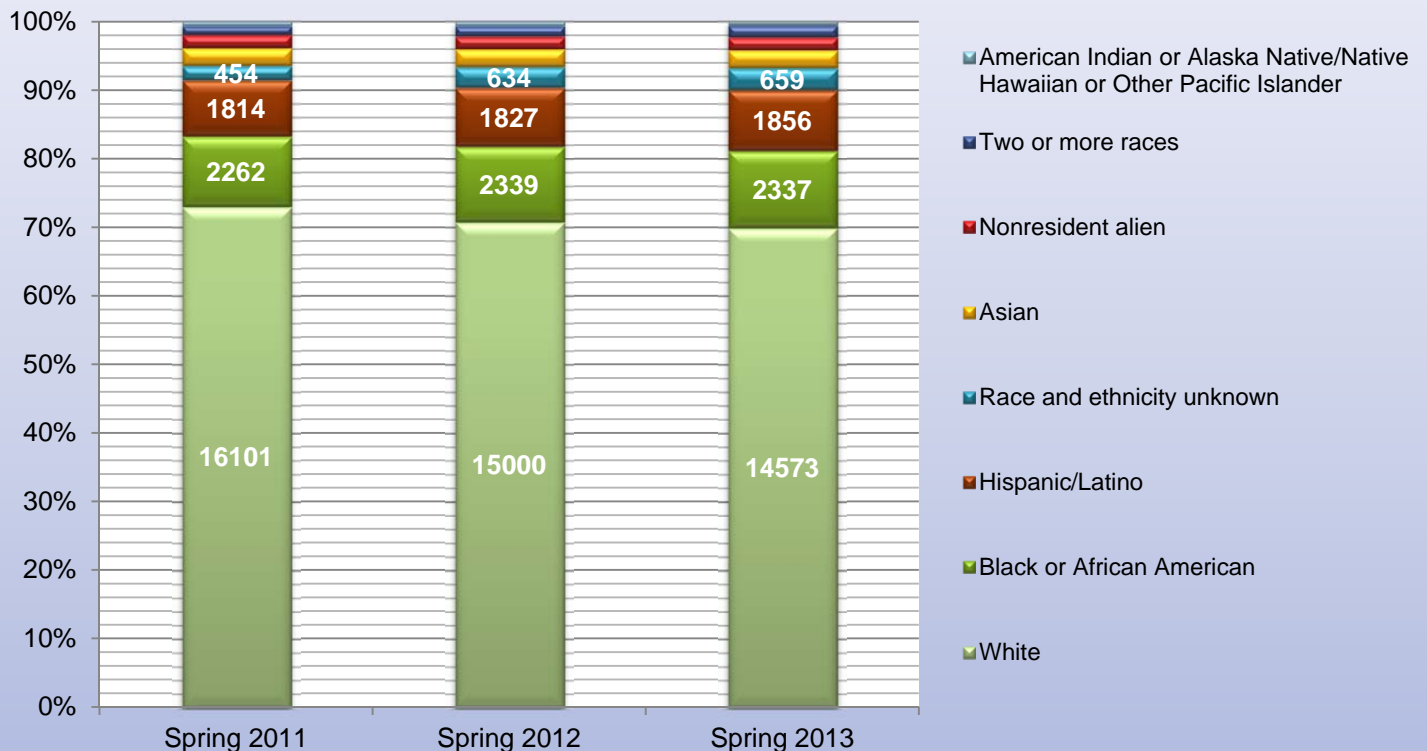

## Headcount of Students by Campus\*

\*Virtual Campus Students are Included with their Home Campus

## Gender

Female Male

## Enrollment Status

Part-time Full-time

## Headcount of Students by Race/Ethnicity